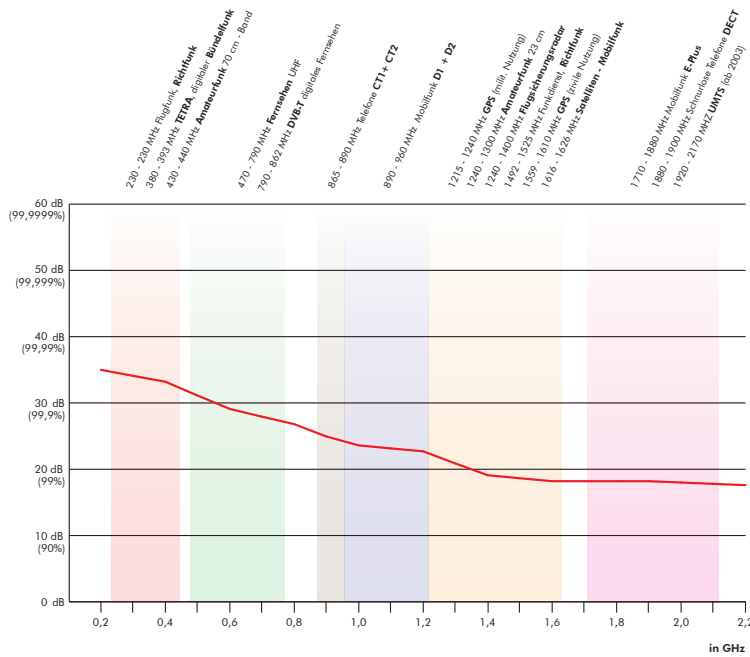

Shielding fabric for using in building plaster

Shielding efficiency 200 MHz - 2,2 GHz