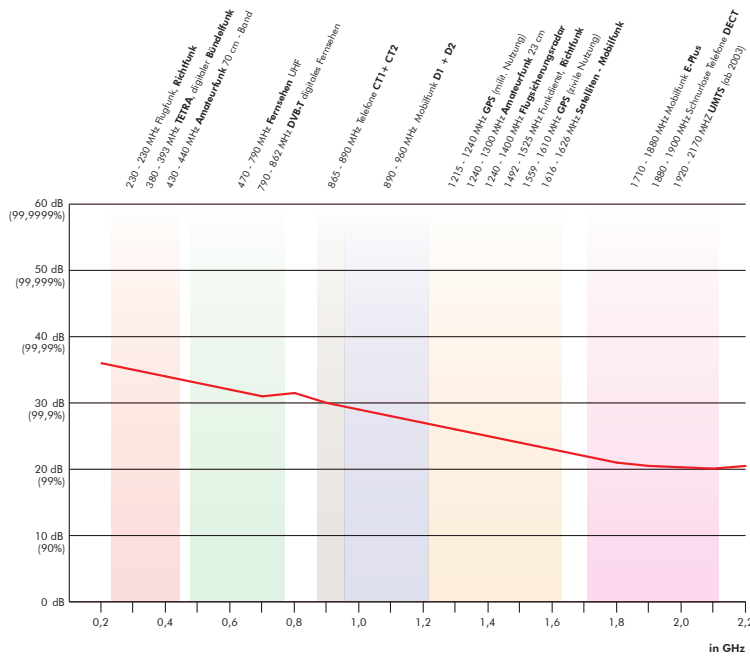

Shielding fabric for wall covering

Shielding efficiency 200 MHz - 2,2 GHz